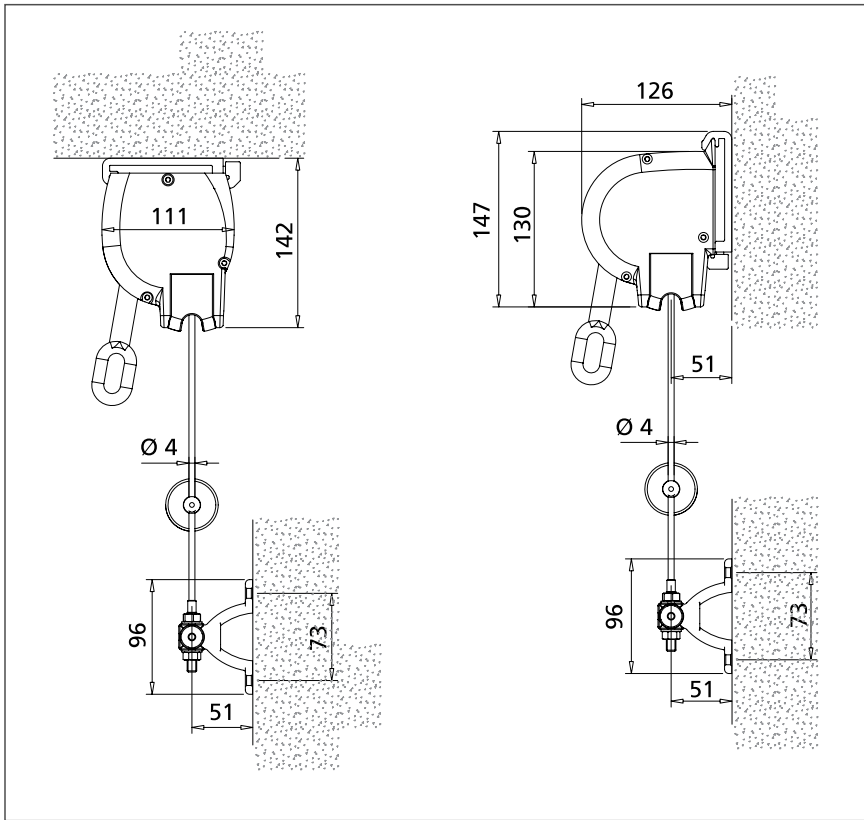

DROPPY GC

CABLE GUIDED DROP CURTAIN

Ceiling Mount Cassette

Wall Mount Cassette

4mm Stainless Steel Cable

Gear Operated or Motorized

White Powder Coated Extrusions

Easy to install

LANGLEY
AWNING & SIGN

COMMERCIAL & RESIDENTIAL

www.langleyawning.com

PHONE: (604) 530-2554,
FAX: (604) 530-1382
info@langleyawning.com

UNIT 304 20445 62ND AVE,
LANGLEY, BC V3A 5E6

Overall dimensions and weight for a unit 13' wide x 9.8' height

Width (cm)	400
Height (cm)	300
Approx. weight (kg)	42-50
Blind roller (mm)	60

Wind resistance (at maximum dimensions)

Class tested by T V according to EN 13561:2004	2
Nominal test pressure (N/m ²)	70

Ceiling Cable Guide