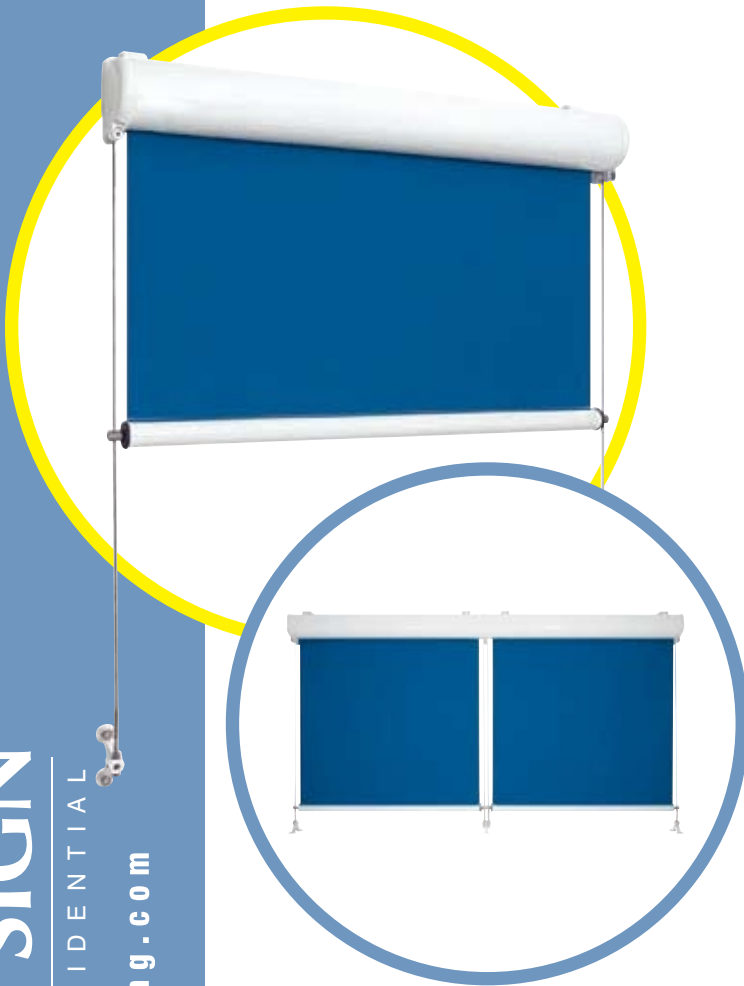

DROPPY GC

CABLE GUIDED DROP CURTAIN

Ceiling Mount Cassette

Wall Mount Cassette

4mm Stainless Steel Cable

Gear Operated or Motorized

White Powder Coated Extrusions

Easy to install

LANGLEY
AWNING & SIGN

COMMERCIAL & RESIDENTIAL

www.langleyawning.com

PHONE: (604) 530-2554,
FAX: (604) 530-1382
info@langleyawning.com

UNIT 304 20445 62ND AVE,
LANGLEY, BC V3A 5E6

Overall dimensions and weight for a unit 13' wide x 9.8' height

Width (cm)	400
Height (cm)	300
Approx. weight (kg)	42-50
Blind roller (mm)	60

Wind resistance (at maximum dimensions)

Class tested by T V according to EN 13561:2004	2
Nominal test pressure (N/m ²)	70

Ceiling Cable Guide